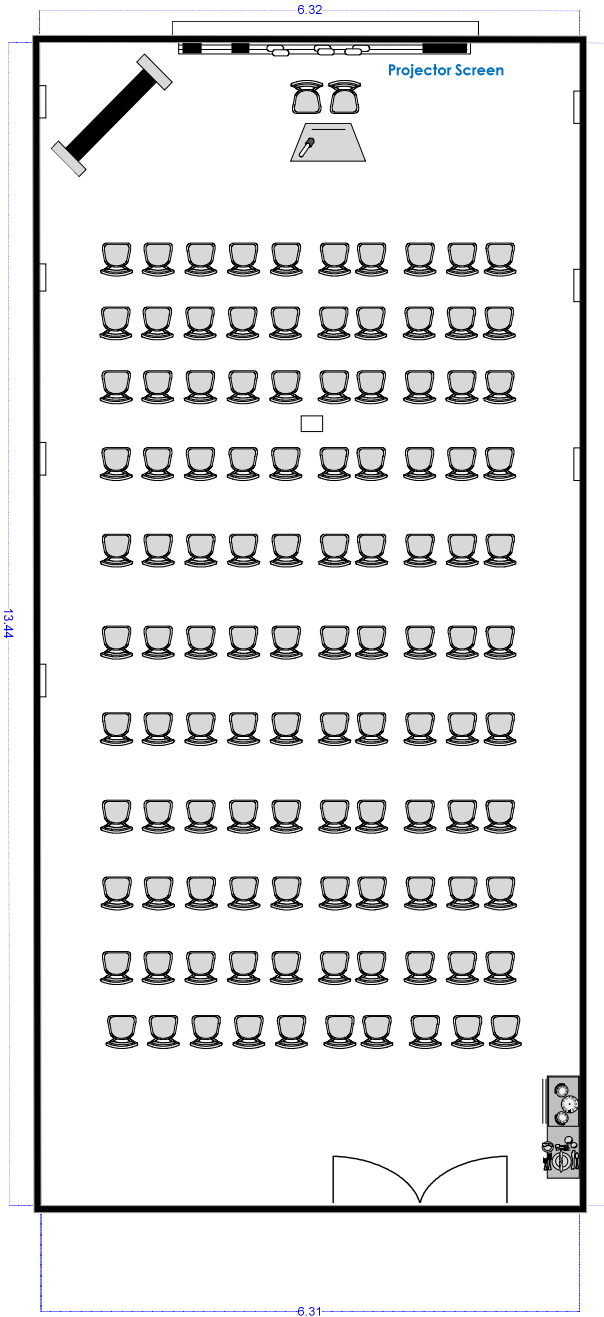

Fallon Room
Theatre Style setup shown.

Also available: Classroom, U-Shape, Boardroom, Cabaret & Banquet. Registration tables available.

Internet data points available in center & multiple wall points around the perimeter of the room.

Bathroom Facilities