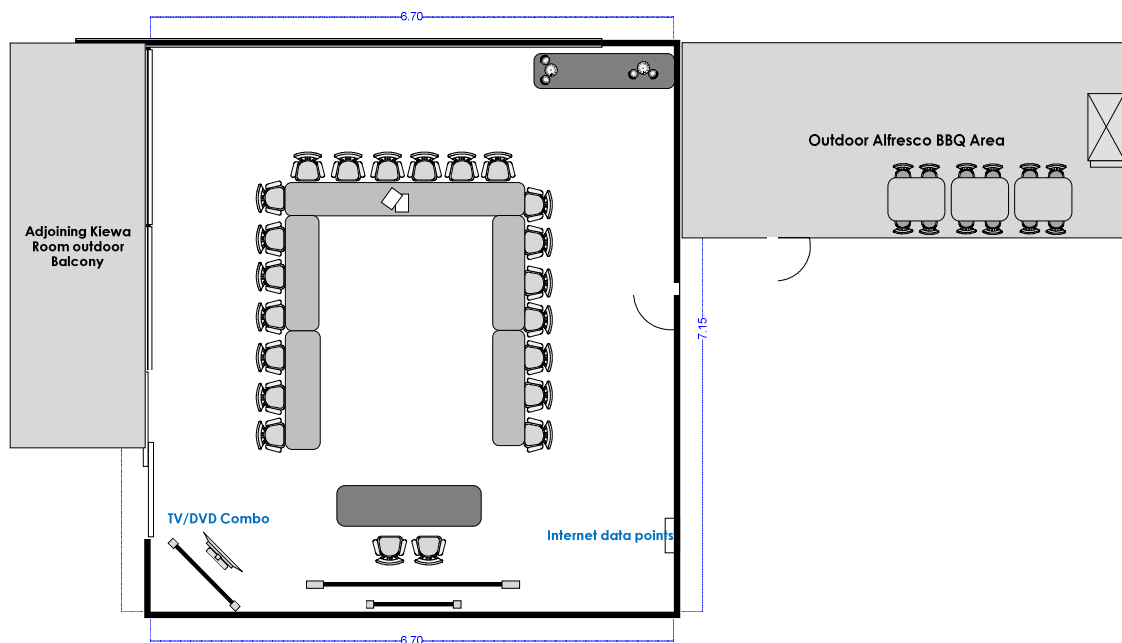

Kiewa Room
Level 1 Meeting Room. U-Shape Setup shown.

Also available: Theatre, Boardroom, Classroom, Cabaret & Banquet. Registration table available.

The Kiewa room is a popular meeting room for its natural light & large front glass window facing onto Kiewa Street.

This room also provides an adjoining balcony area perfect for a private break out area. The Quest Albury Alfresco Balcony is right next door providing outdoor seating & umbrella shade from the weather. Our onsite restaurant QManhattans will provide catering to this area upon request.